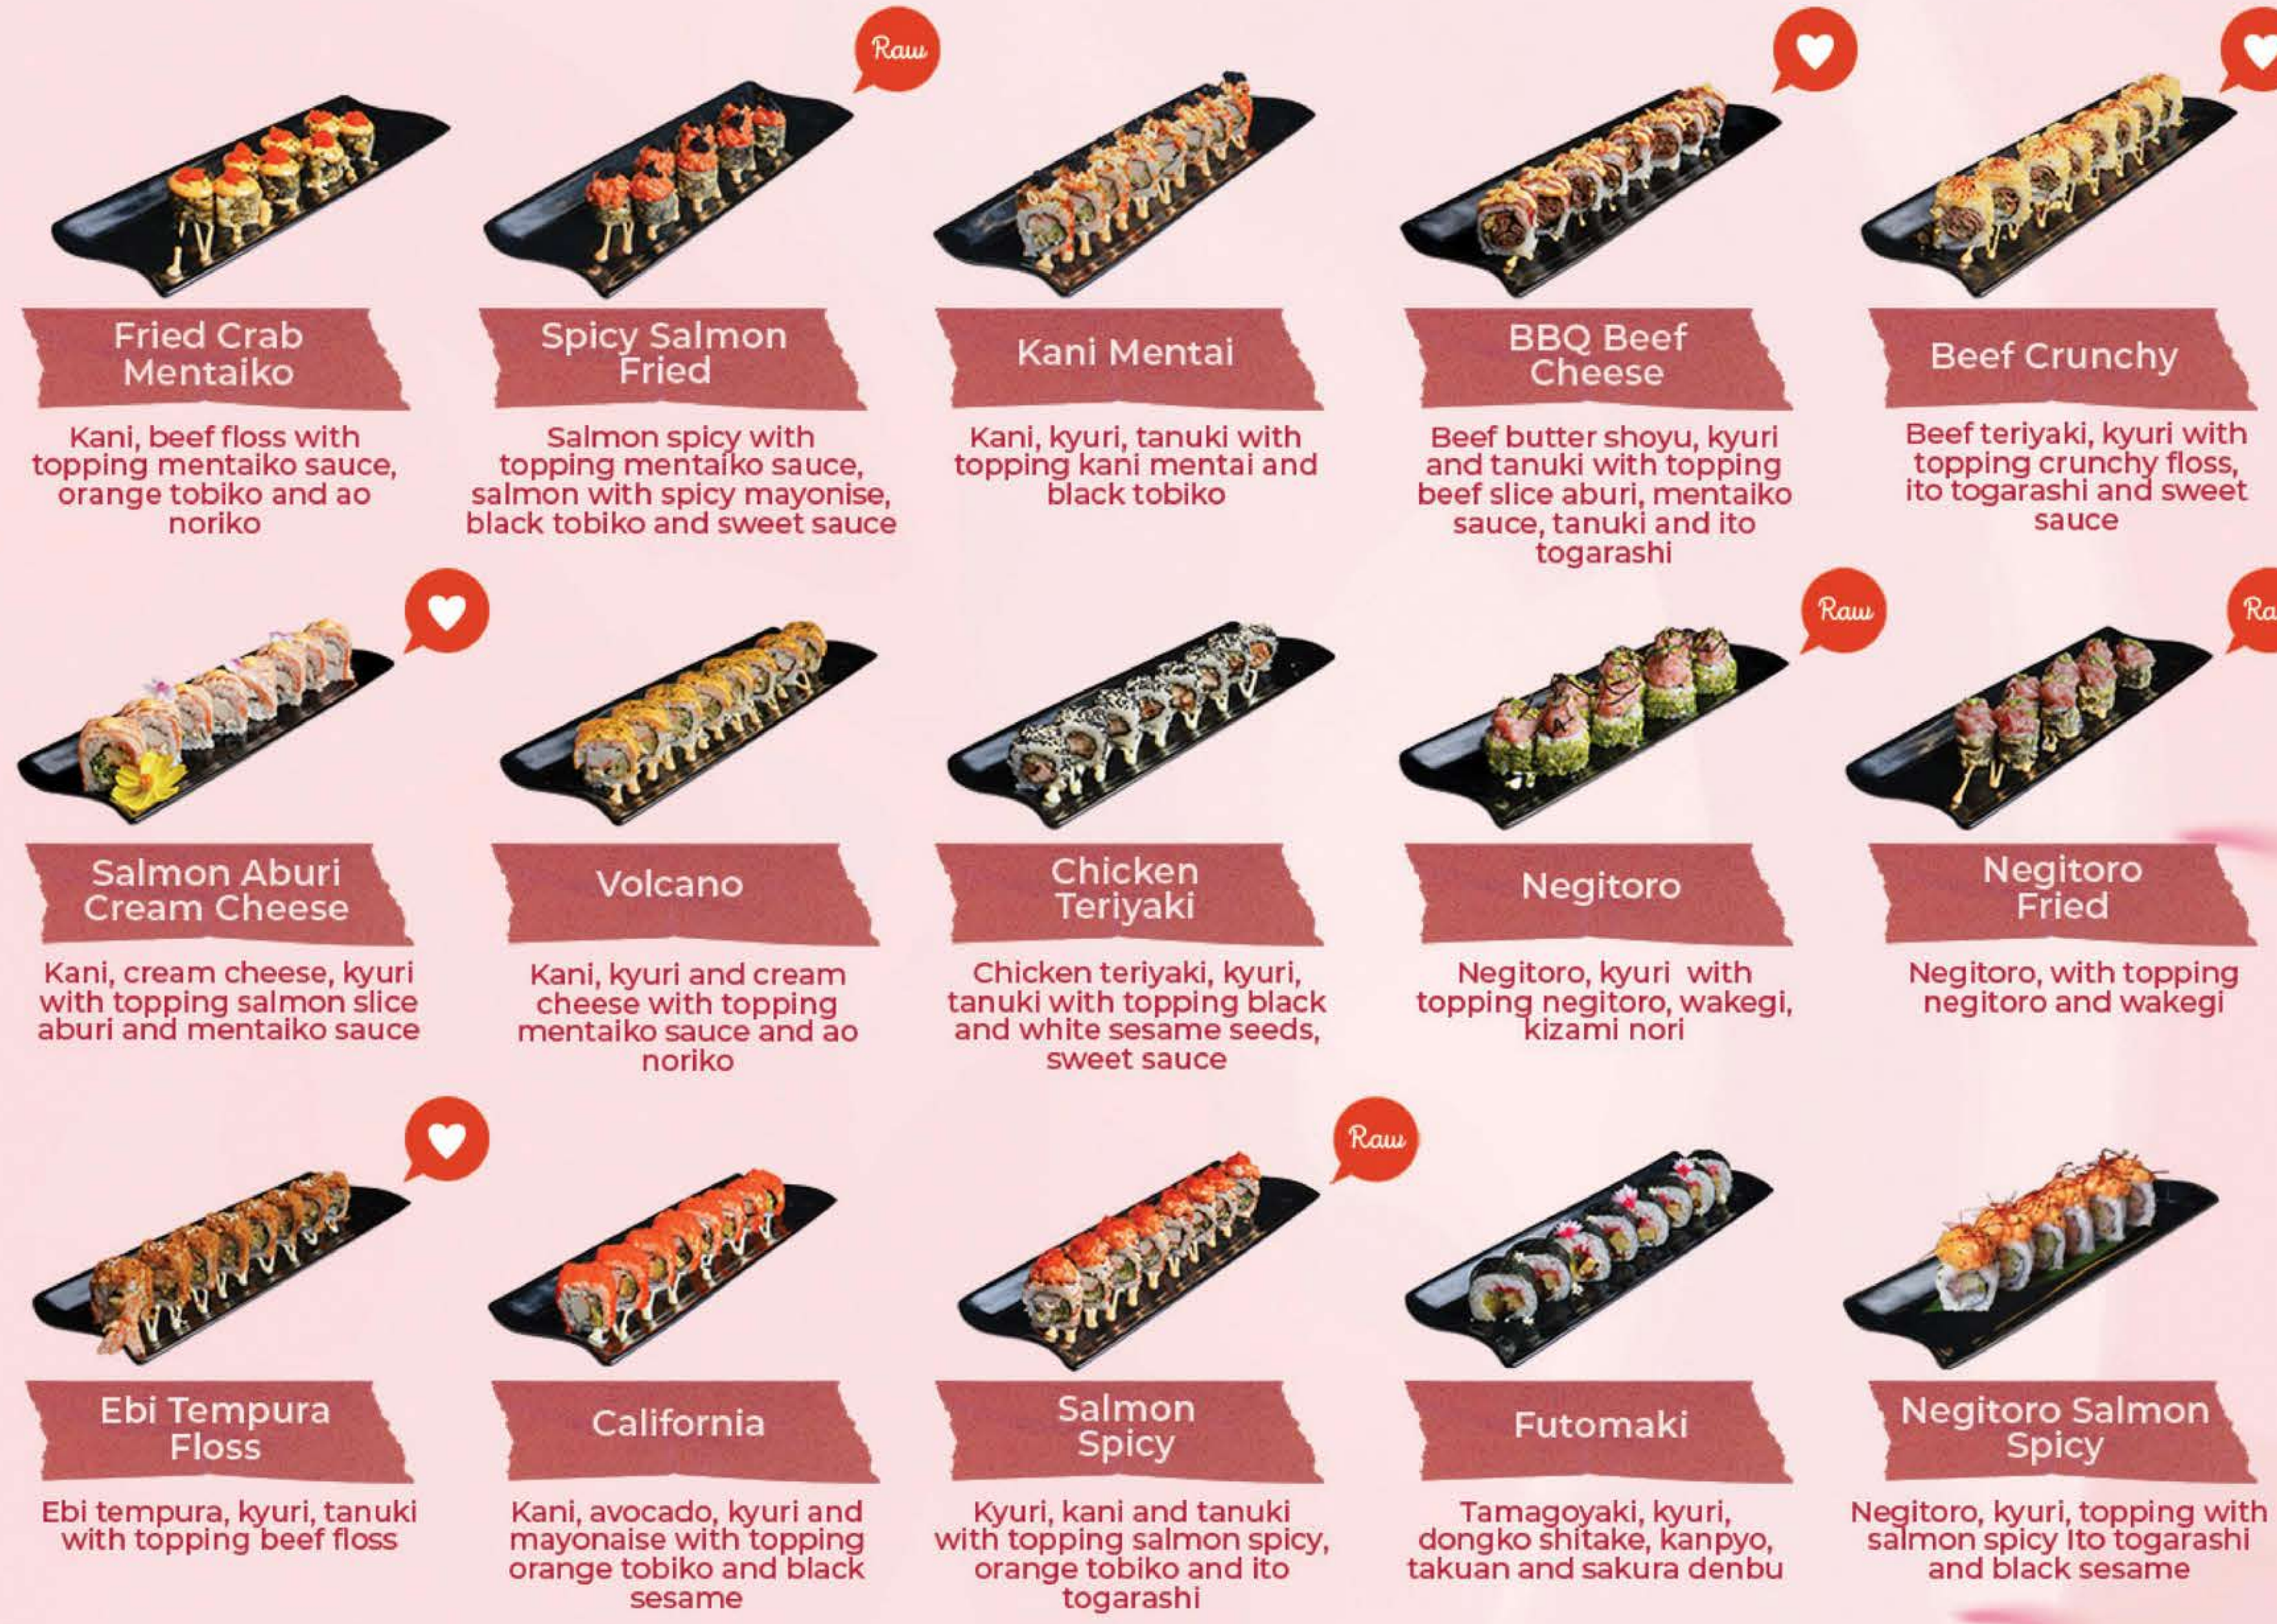

Eat All You Can  
食べほうだい

NONAMA

Regular IDR 199,000++  
Premium IDR 249,000++

Appetizer 前菜

Sushi Roll 巻き寿司 1 plate consist of a half roll ( 4 pieces)

Noodle & Soup 味噌汁

Rice Bowl どんぶり

Yakitori 焼き鳥

Sashimi 刺身

Dessert デザート

Gelato Flavor ジェラートフレーバー

Tempura 天ぷら盛り合わせ Moriawase

Add on IDR 50,000++ for 2 pcs of shrimp and 4 types of assorted vegetables

Lunch : 12 pm - 3 pm  
Dinner : 6 pm - 10 pm  
Duration : 90 minutes

The last order will be taken 15 minutes before the end of the dining period

No Sharing : Eat-All-You-Can (EAYC) meals cannot be shared with non-EAYC dinners.  
No Takeout : This promotion is for dine-in only. Takeout is not permitted.

Recommended

The dish contains raw fish

Follow us @ nonamarestaurant